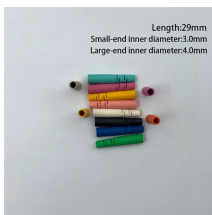

The 45° Degree Bend for Heavy Duty Cable Tray is a specialized fitting used to guide cables smoothly around 45-degree turns in cable tray systems. Designed for heavy-duty applications, it ensures ...