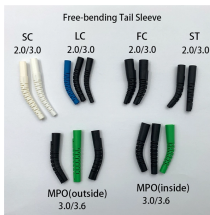

How to connect fiber optic patch cords to server racks

Here's a step-by-step guide to help you properly arrange fiber optic patch panels in a data center environment. Before installation, assess your network's current and future needs: Use this ...

This guide will help you understand fiber construction, installation steps, real attenuation behavior, and best practices validated by NS Comm Technical Validation Lab and independent data ...

As a representative sampling, we've excerpted the top 15 guidelines with key quotes, as follows:
1. Do Port Mapping.