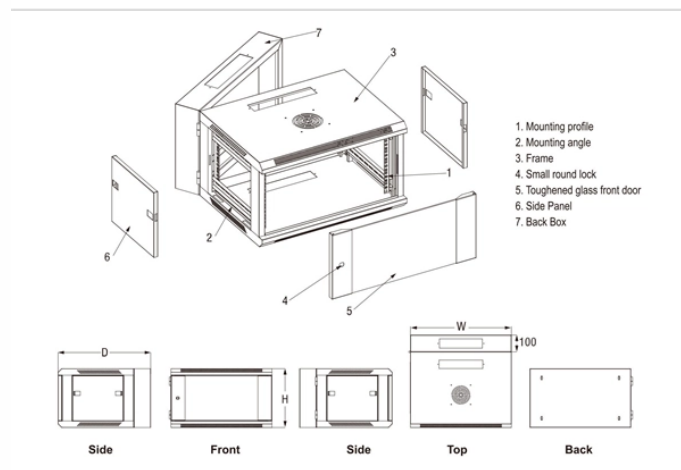

How to connect the China Unicom optical splitter box

Overview

Position the module at a 45° angle inserting the lower edge first, then press firmly inwards until the top tab snaps securely into place. TIP: Fill any unused outlet port with port fillers for safety and finished appearance. Record the configuration of China Unicom Optical Cat TV box. For network connection settings, I don't want to use a router to assign subnets, so I bind two interfaces here: LAN1 and LAN2. WoTV special routers can be connected to set-top boxes and computer terminals through four network ports. What Is a Splitter and Why Cascade Them?

A splitter divides a single input signal into. View & download of more than 188 UNICOM PDF user manuals, service manuals, operating guides. Switch, Media Converter user manuals, operating guides & specifications.