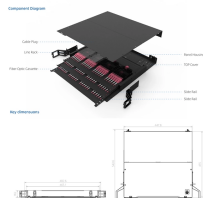

Learn everything about cable tray installation with our complete guide. Discover types, steps, and safety tips for efficient electrical cable management.