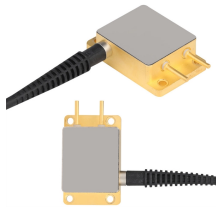

### Overview

#DeskPi #homelab #proxmox DeskPi/GeeekPi LCD: <https://amzn>. A rack elevation diagram is a visual representation of the equipment and components contained within a rack in a data center or server room. It provides a clear overview of the physical layout of the rack, including the placement and positioning of servers, switches, storage devices, and other. Want to manage your server room at the lowest cost?

Switch to the rack mount monitor keyboard – a complete KVM console that offers all important controls for simplified server or control room management. Learn more Who Needs a Full-Size Rack?

Check Out My Pocket Sized Data Center! #DeskPi #homelab #proxmox. Winmate Rear Mount industrial display solutions are designed for industrial environments that require rugged construction, flexible integration, and reliable long-term performance. Rack mount LCDs allow you to attach a monitor to your rack for constant monitoring of mission-critical systems. These rackmount panels are.

## How to read the display screen on the server rack in the computer r

I Turned My Server Rack Into a Live Dashboard—Here's How! Geek Of All Trades 92.9K subscribers Subscribe

Rack-mount monitors are very convenient for cabinets. The Hx531R monitor can be fitted into a rack "zero U" because of its thin design. It can fit behind other equipment taking up space that is ...