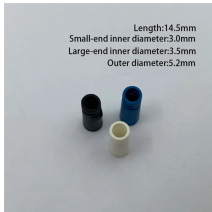

Using innovative energy-saving chips, the S7700 provides an industry-leading solution for a sustainable energy-saving network. The S7706 chassis provides 6 LPU slots, 2 SRU slots, 2 Centralized ...