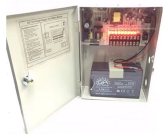

Specifications Basic Information Module name: OGSM01880 Part Number: 02310LJG Model: OGSM01880 Form factor: eSFP

Non-standard structure and size cause failures to install optical modules on adjacent optical interfaces. Structures or sizes of some non-Huawei-certified optical modules do not comply with the Multi ...