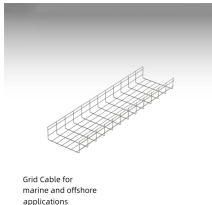

## Huawei Fiber Optic Panel Splicing

Optical Splice Closure for 24 Core Wall Mounting Fiber Distribution Box QF-KSW-24F QF-KSW-24B fiber optic distribution box, Within a set of reliable fiber optic cable, cable fixed device. Selection of ...

Established in 2007 and headquartered in the center of the science and technology city of China - Shenzhen, HSGQ focuses on the research and development, production, sales and service of optical ...

It's not just a splicing closure but also a critical termination point, connecting feeder cables with drop cables. This enclosure can integrate fiber ...