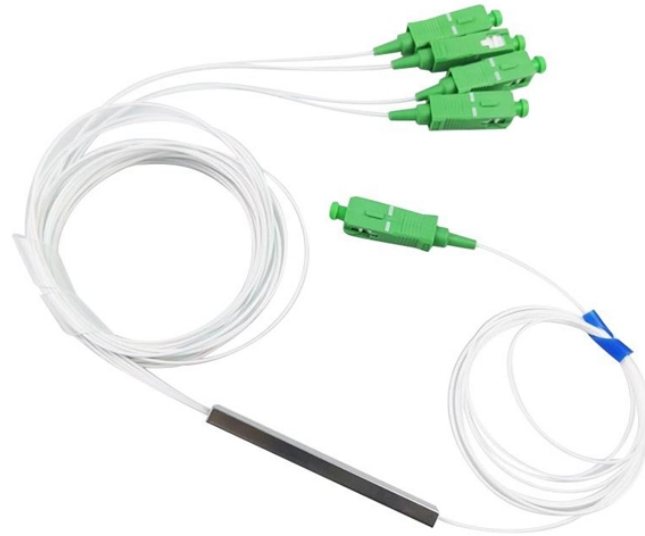

## Huawei Fiber Optic Router Super

Length:14.5mm  
Small-end inner diameter:2.0mm  
Large-end inner diameter:3.5mm  
Outer diameter:5.2mm

The huawei fiber optic wifi router build construction determines its environmental resistance and overall durability. Look for one that is shock-resistant, waterproof, and dustproof if likely to be in tough ...