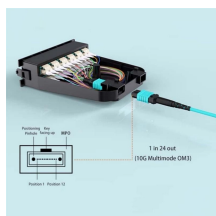

With multiple industry-leading intellectual properties and patents, Huawei provides more than a hundred switch models in more than 10 series, including access, aggregation, and core switching.