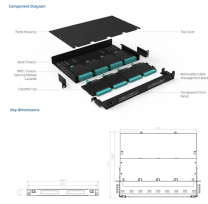

Huawei Router Fiber Optic Port

Explore HUAWEI's latest routers. Learn about HUAWEI WiFi Mesh Series, HUAWEI WiFi BE/AX Series, HUAWEI CPE Series, and HUAWEI Mobile WiFi Series.