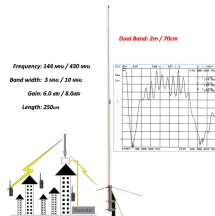

CloudEngine S5736-S Series Switches are standard multi-GE access switches for the Wi-Fi 6 era, featuring 24 downlink ports, four 10 GE SFP+ uplink ports, and one extended slot.