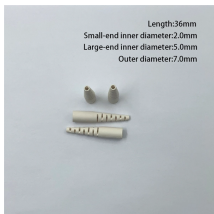

The StarryLink optical module is a core component developed by Huawei for data center networks. It delivers ultra-long-distance transmission, exceptional reliability, and enhanced security, ...

Huawei recently applied for an optical module and communication tech patent which aims to reduce the cost of manufacturing for effective camera sensors. It further makes space for ...