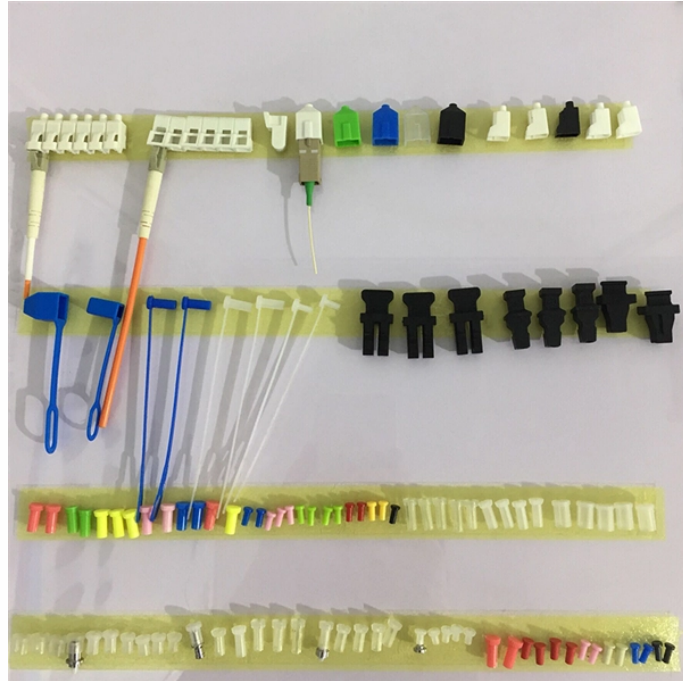

Huijue Access Layer Switch 48 Ports

Huijue Access Layer Switch 48 Ports

Shop HPE Networking Instant On Switch Series 1930 48 Port Gb Smart Managed Layer 2+ Ethernet Switch with PoE JL686B#ABA products at Best Buy. Find low everyday prices and buy online for ...

What are the main features of the S5700-48TP-PWR-SI? The main features include 44 10/100/1000Base-T ports, 4 GE Combo ports, PoE support, dual power slots, and enhanced QoS ...

What are the main features of the S5700-48TP-PWR-SI? The main features ...

In this guide, we've tested and reviewed the best 48-port network switch on the market to help you find the right one for your network setup.

Forty-eight 100/1000BASE-T ports. The electrical ports support the PoE function and can provide DC power for the directly connected devices such as IP phones, wireless access points (APs), and ...

Based on the next-generation high-performance hardware and software platform, Huawei eKitEngine S310 series switches stand out with features such as intelligent stack (iStack), flexible Ethernet ...

The Huawei S220-48P4X is a layer 3 access switch with PoE+ functionality, offering 48 x 10/100/1000BASE-T ports for high-speed data connections and 4 x SFP+ 10GE ports for uplink ...