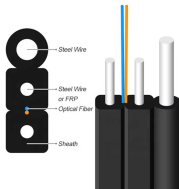

Purpose-built for harsh conditions and critical industrial applications, these switches feature industrial-strength durability and resilience with enterprise-grade scalability and ...

Explore competitively priced industrial switches of Cisco, with wide application, ...