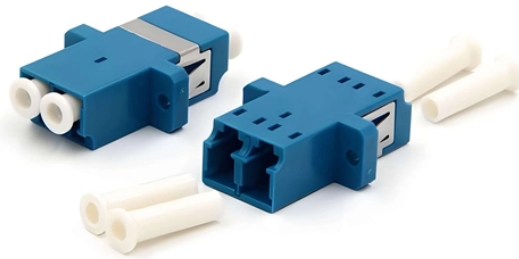

Huijue Optical Module Teardown

Huijue Optical Module Teardown

Follow these guidelines when replacing an optical module: Wear an ESD wrist strap or gloves when replacing the cables. Ensure that the new optical module has the same center wavelength and ...

We take apart a 100G SR4 QSFP28 module so you can see what goes inside these extremely common optical modules

HUAWEI OM3877FX200 800G Optical Transceiver Module features, dismantling, internal and block diagram images, parts

The article provides a quick teardown of a 100G SR4 QSFP28 module; It discusses the internal components and design of the module; The author compares the module to a 100G DAC module and ...

This report is an exhaustive analysis of the InnoLight 400G QSFP-DD optical transceiver, including a full analysis of the laser die, photodiode die, the TIA circuit, GaAs laser driver circuit, the PAM4 DSP ...