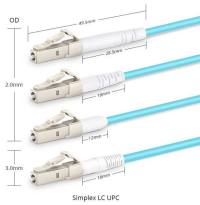

Huijue Switch with Aggregator Port

Huijue Switch with Aggregator Port

This compact managed Layer 2 switch offers eight 10G SFP+ ports and supports high-bandwidth links, making it ideal for aggregation switching to any UniFi device that deploys various interconnect ...

An 8-port, Layer 2 switch made for 10G SFP+ connections.

Ubiquiti USW-AGGREGATION Overview Enhance the speed, capacity, and ...

Link Aggregation allows plugging multiple cables between devices and having them act as 1 cable; they are fault tolerant so if one cable/adaptor fails the other keeps the link alive & they add their bandwidth ...