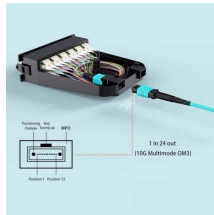

We're well-known as one of the leading trough-type cable tray manufacturers and suppliers in China, featured by quality products and good service. Please rest assured to buy high-grade trough-type ...

Have you ever wondered how these uniform trough-type cable trays are manufactured efficiently and precisely? This video takes you through our highly automated cable tray machine...