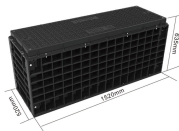

Huijue's lithium battery-powered storage offers top performance. Suitable for grids, commercial, & industrial use, our systems integrate seamlessly & optimize ...