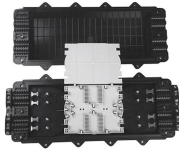

If only a single port fails: try to restore the factory settings of the switch (backup the configuration in advance). If it still fails, the port hardware is damaged. You need to disable the port ...

This switch provides 8 x 10/100/1000BASE-T ports, ports 3 to 8 PoE/PoE+ supported, 2 x 1G/2.5G/5GBASE-T ports, ports 1 to 2 PoE/PoE+ supported, 2 x 1GE/10GE SFP+ uplink ports, rich ...