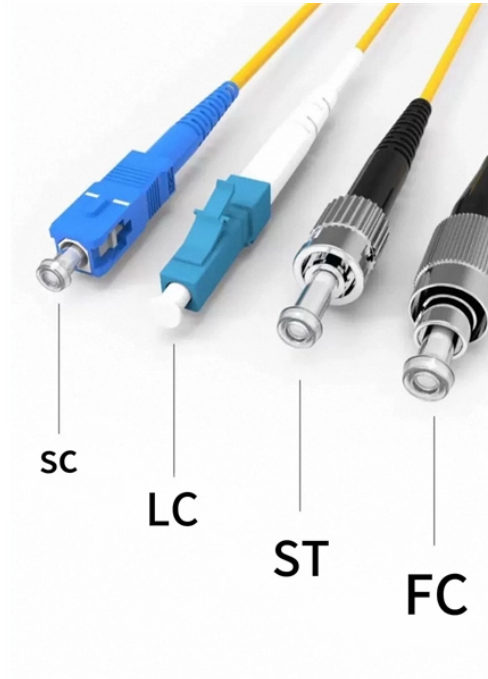

I urgently need to buy FC-LC single-mode single-core fiber optic patch cords

I urgently need to buy FC-LC single-mode single-core fiber optic patch

This high-quality singlemode fiber optic cable is specifically designed using SMF ...

Techlogiks Single Mode fiber patch cords provide connections from active components to patch panels and to wall outlets. Available in a variety of cable colors to complement any network, custom ...

In addition to our stocked single mode patch cables, we offer a custom fiber optic patch cable service with many options eligible for same-day shipment. Please contact Tech Support for assistance ...

LC/UPC-SC/UPC PC Simplex SM9 2mm Precision Rated Optics from \$7 99 from LC/UPC - LC/UPC (9/125) 2mm Simplex Singlemode Fiber Optic Patch Cord Precision Rated Optics from \$10 99 from ...

[Home > Single Mode Patch Cables > Single Mode, Duplex, 9/125 (OS2) > FC-LC Singlemode, Duplex, 9/125, Fiber Optic Cables]

The FiberXP™ LC to FC single mode fiber optic patch cable is a simplex type premium quality fiber patch cable. It features 2.0mm PVC jacket, LC/UPC and FC/UPC ultra-polished fiber optic cable ...

Get the best deals on CommScope Single-Mode LC Optical Fiber Cables and find everything you'll need to improve your home office setup at eBay . Fast & Free shipping on many items!