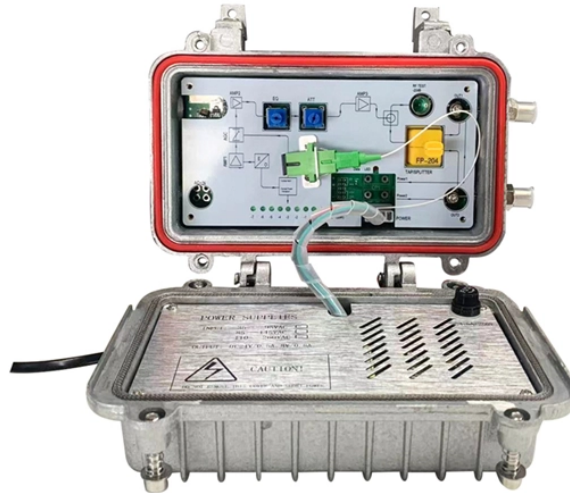

IDC Data Center Design and Construction

Overview

A well-planned data center can provide enterprises with efficient, secure, and reliable data storage and processing services. In this article, we delve into the entire process of data center design, construction, and operation, focusing on the underlying design. Effective and efficient data center installation is crucial for achieving a company's growth objectives, as capacity demand continues to rise at an average annual rate of 33%. Much of the organization's productivity, collaboration and communication relies on the center performing optimally. Your IT teams face a daunting challenge: build a modern data center architecture for your mission-critical environment – on time and on budget. IDCs from SHI helps you turn your complexities into easy wins: • Accelerate your time-to-market with end-to-end integration.