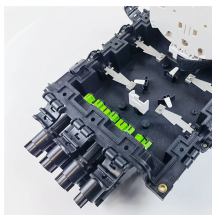

Each enclosure delivers dependable IP65-IP68 sealing for outdoor and industrial use, with options for plastic waterproof distribution box housings and DIN rail waterproof electrical distribution box ...