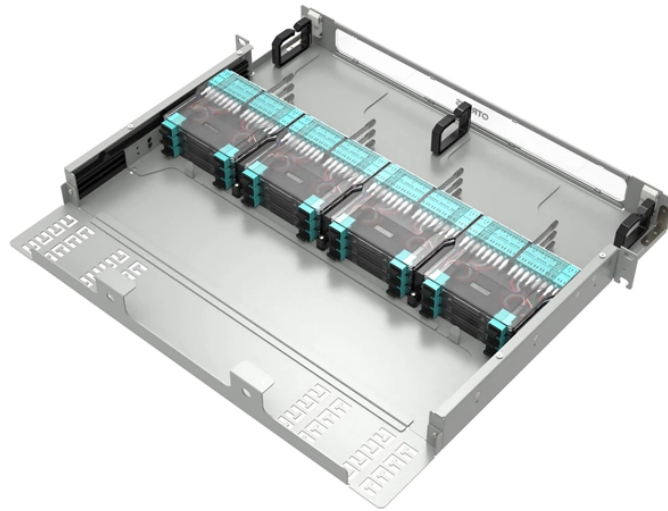

Iceland Telecom Shelter 1200mm Deep Distributor

Iceland Telecom Shelter 1200mm Deep Distributor

The modular design of a telecom shelter allows the structure to be deployed quickly in numerous locations. It easily connects to utilities and can be disassembled and transported to another site.

Package Contents: NetShelter SV 1200mm Deep 600mm Wide Roof, Installation Guide, Mounting Hardware Compatibility: APC NetShelter SV Universal IT Enclosure Environmentally Friendly: Yes ...

A& M Telecom Shelters is an expert in the industry of high-quality, cost-effective, and reliable telecom shelters. With 10+ years experience in rebuilding, maintaining telecom shelters and providing all ...

AR7304 - NetShelter SX 48U 1200mm Deep Split Side Panels Black Qty 2.

Experience unparalleled protection and reliability with Enviro Buildings® telecom shelters, specially designed for ground site applications in challenging environments.