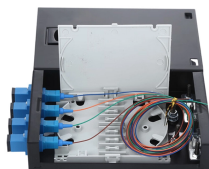

Iixlightwave optical power meter

Ilxlightwave optical power meter

Buy ILX FPM-8210 Optical Power Meter and other Optical Power Meters (OPM) from Test Equipment Center.

Tested power data is about 0.24dB higher than our HP 81525A optical head (which is our standard optical power test instrument), at -3dBm and -23dBm, at 1550nm with ST or universal 2.5mm adapter.

These power meters measure optical power over a wavelength range of 850 to 1650nm up to 100mW (FPM-8210) and 1W (FPM-8210H). Connectorized and bare fiber measurements are made through ...

ILX Lightwave is recognized for its high-quality test equipment, particularly in the fields of optical measurement and control. The company specializes in a range of products, including optical meters, ...

Buy ILX FPM-8210 Optical Power Meter and other Optical Power Meters (OPM) from Test Equipment Center.

Fiber optic power meter from ILX Lightwave. Benchtop design and rugged power measurement heads makes it ideal for integration into telecommunication test benches. For automated testing the fiber ...

The ILX Lightwave FPM-8210 is a high-performance optical power meter designed for precision measurement of optical power in various applications. It offers a wide dynamic range, high accuracy, ...

In addition to precision power and wavelength measurements, the OMM-6810B is loaded with standard features such as log/linear display modes, auto ranging, user calibration, and reference ...