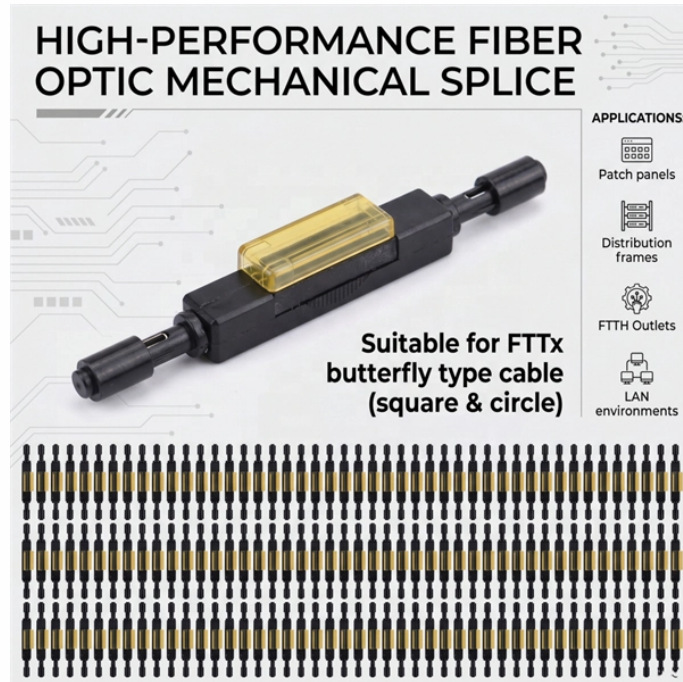

Imported Low-Loss Optical Cables

Imported Low-Loss Optical Cables

Get OM3/OM4/OM5 multimode and OS2 singlemode fiber optic patch cables with ultra-low insertion loss. Available in LC/SC/FC/MPO connectors to support 10G/40G/100G/400G applications. All ...

Ultralow Loss Single Mode Fiber Connectors/Patch Cables 0.07dB active aligned <0.07dB coupling loss \$107+ SKU: ULFC Regular Fiber Connectors/Patch Cables Armoured Duplex ODC Male-Fullax LC ...

OmniCable offers one of the industry's largest inventories of fiber optic cables and has launched a dedicated fiber program to support distributors in growing their fiber optics and communications ...