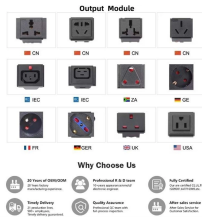

The meaning of BRIDGE is a structure carrying a pathway or roadway over a depression or obstacle (such as a river). How to use bridge in a sentence.

The Bridge HRC empowers homeless individuals with Day and Night Shelter services, meals, recovery programs, healthcare, and pathways to sustainable housing.

The Allegheny County Medical Examiner has identified the man killed after his vehicle went off the ramp on the Ft. Duquesne Bridge Wednesday afternoon.

Nearly 80 dirt bikes and ATVs were seized during a coordinated law enforcement operation that trapped dozens of sideshow participants on the Bay Bridge, which connects San Francisco and ...