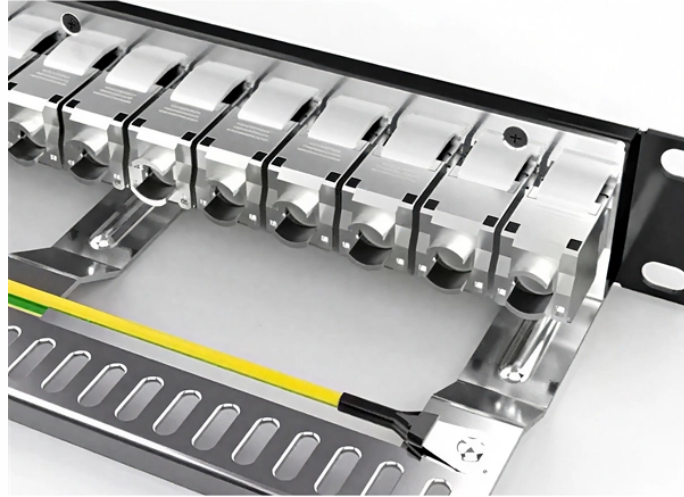

Indonesia Fiberglass Cable Trays

Indonesia Fiberglass Cable Trays

Fiberglass cable trays represent a modern solution that offers significant advantages over conventional materials. With their corrosion resistance, lightweight nature, and non-conductive ...

Fiberglass channel is designed to carry light wiring or tubing loads where a transition from cable tray to individual control points is required. All straight sections are offered in solid construction and are ...

Dapatkan dukungan teknis dan penawaran harga terbaik langsung dari produsen cable tray dan cable ladder Mitra Nusa. Kami siap mengirimkan pesanan ke seluruh Indonesia dengan jaminan ...

Teknik Budi Perkasa, a leading manufacturer of premium Fiberglass Reinforced Polymer (FRP) products in Indonesia. We have 15 years of experience in designing and manufacturing innovative, ...

We manufacture and supply high-quality cable ladders, trays, and conduit systems — trusted by industries nationwide for durable and efficient installations. Your reliable supplier of cable trays, ...

High-quality cable trays for safe, efficient cable management in industrial and infrastructure projects. Contact Sumber Surya Mandiri for Cable Tray catalog and pricelist.