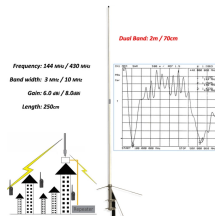

Teknik Budi Perkasa, we offer a comprehensive selection of FRP cable trays to meet your specific needs. Our experienced team can assist you in choosing the right size, design, and load capacity for ...

We manufacture and supply high-quality cable ladders, trays, and conduit systems — trusted by industries nationwide for durable and efficient installations. Your reliable supplier of cable trays, ...

High-quality cable trays for safe, efficient cable management in industrial and infrastructure projects. Contact Sumber Surya Mandiri for Cable Tray catalog and pricelist.

Supplier FRP Cable Tray, FRP Grating, FRP Grating Molded, FRP Grating Pultruded, FRP Profile, FRP Cable Ladder from PT Orindo Eratec with low prices