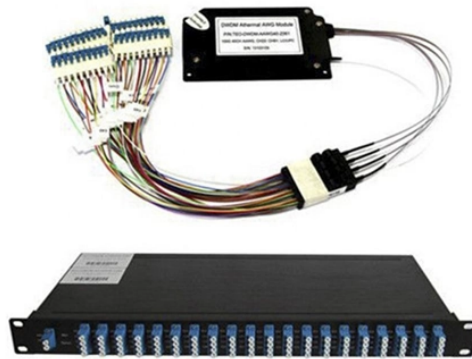

Indonesian Cold Aisle Cabinet Ordering Website