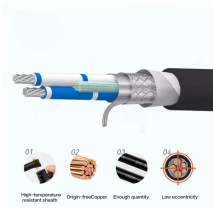

Indoor 8-core single-mode optical cable network speed

Indoor 8-core single-mode optical cable network speed

Size of the fiber core, bandwidth requirements, and transceiver wavelengths (i.e. 850nm, 1550nm) are some of the considerations when designing a network with fiber.

This option eliminates the 50-foot fire code requirement for outdoor cables, making it suitable for various indoor and outdoor installations. The interlocking armored design ensures durability, making it ideal ...

Built with superior materials and precision design, this single-mode fiber cable offers exceptional bandwidth and signal integrity, making it ideal for high-performance telecom and networking ...

8 Core GJFJV Indoor Fiber Optic Cable SM Single-mode Multi-Core Tight Buffered LSZH Distribution Indoor optical Fiber Cable This kind of GJFJV cable is ideal for indoor cabling, and interconnect ...

OS1 single mode fiber optic cables are made with a single mode fiber core, which means that they have a very small core diameter of 9 microns. This allows the cables to transmit data over much longer ...