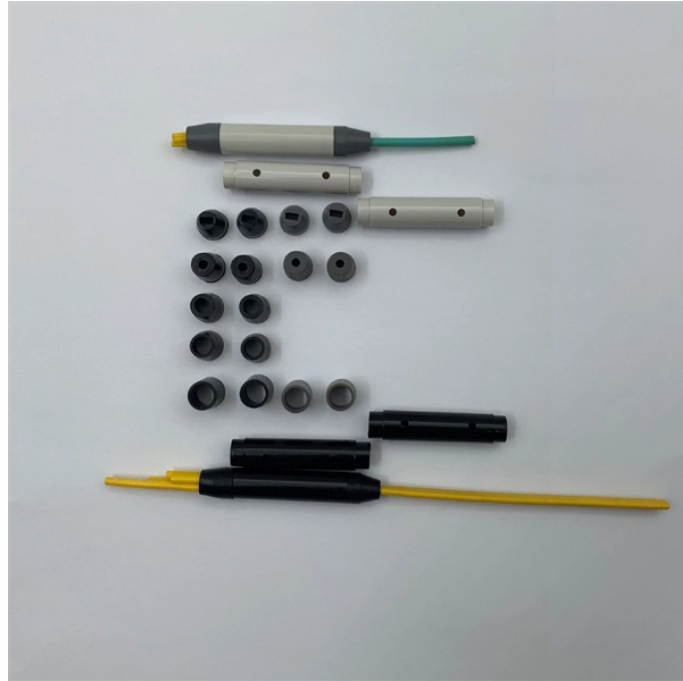

Indoor Fiber Optic Patch Cord Manufacturers

Indoor Fiber Optic Patch Cord Manufacturers

We specialize in the manufacturing of high performance fiber optic cable assemblies and enclosures. Our product offering includes: jumpers (patch cords), multi-fiber cable assemblies, rackmount ...

Indoor Fiber Optic Cable Assemblies Corning offers the most complete line of connectors and factory-terminated cables, from single-fiber patch cords to high-fiber-count assemblies.

We stand behind the craftsmanship of every fiber optic product we deliver. From Indoor / Outdoor, Single mode & Multimode to Mode Conditioning and SFP Transceivers.

Our Custom Indoor Armored Fiber Optic Patch Cables are expertly crafted in the USA by QuickTreX®. Designed to meet the highest standards of durability and performance, these patch cables offer a ...

With a large inventory of bulk fiber and raw materials, Continental Optronics can put your custom assemblies into production that day. Our extensive selection of stock fiber and patch cords allows for ...