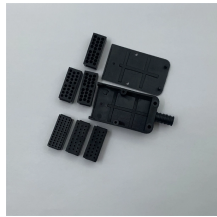

Indoor Stainless Steel Distribution Box

Indoor Stainless Steel Distribution Box

Looking For High Quality Waterproof Power Distribution Boxes? As A Professional Indoor Stainless Steel Distribution Box Manufacturer, We Also Supply Low Priced Stainless Steel Electrical Enclosures.

VIOX offers high-quality stainless steel distribution boxes in 201, 304, and 316 grades. From cost-effective indoor solutions to corrosion-resistant options for harsh environments, our range ensures ...

Shop high-quality stainless steel enclosures for NEMA rated electrical applications. Shop a variety of stainless steel boxes and buy directly from Polycase.

Stainless Steel Distribution Box with Inner-Outer Door is constructed by bending and welding SUS304 stainless steel plates, featuring an inner door design and a double-sloped top.

The Wall-mounted Distribution Box is a robust solution crafted from high-quality stainless steel, providing excellent protection for electrical systems. Its compact and durable design makes it ideal for a variety ...