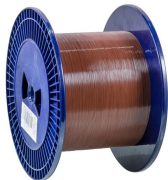

Indoor Stainless Steel Distribution Box

Indoor Stainless Steel Distribution Box

Looking For High Quality Waterproof Power Distribution Boxes? As A Professional Indoor Stainless Steel Distribution Box Manufacturer, We Also Supply Low Priced Stainless Steel Electrical Enclosures.

VIOX offers high-quality stainless steel distribution boxes in 201, 304, and 316 grades. From cost-effective indoor solutions to corrosion-resistant options for harsh environments, our range ensures ...

Shop high-quality stainless steel enclosures for NEMA rated electrical applications. Shop a variety of stainless steel boxes and buy directly from Polycase.

Stainless Steel Distribution Box with Inner-Outer Door is constructed by bending and welding SUS304 stainless steel plates, featuring an inner door design and a double-sloped top.

The Wall-mounted Distribution Box is a robust solution crafted from high-quality stainless steel, providing excellent protection for electrical systems. Its compact and durable design makes it ideal for a variety ...