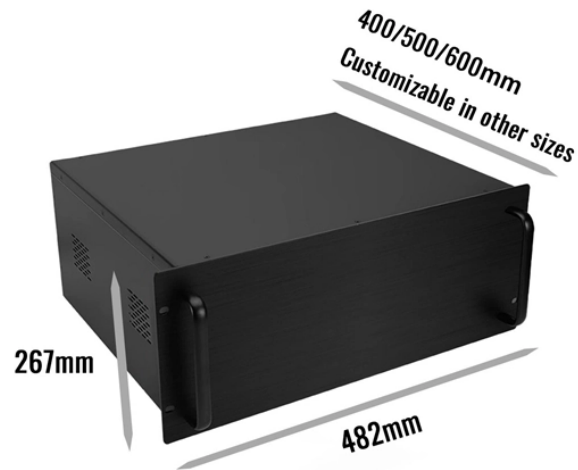

## Industrial Site Power Distribution Box

## Industrial Site Power Distribution Box

Leviton portable outlet boxes provide durable, flexible power distribution for commercial and industrial jobsites, maintenance operations, and temporary power needs.

Choose from our selection of power distribution boxes in a wide range of styles and sizes. Same and Next Day Delivery.

These high-performance electrical distribution boxes come equipped with multiple blue plug sockets, making them ideal for efficient power distribution in the most demanding industrial environments. ...