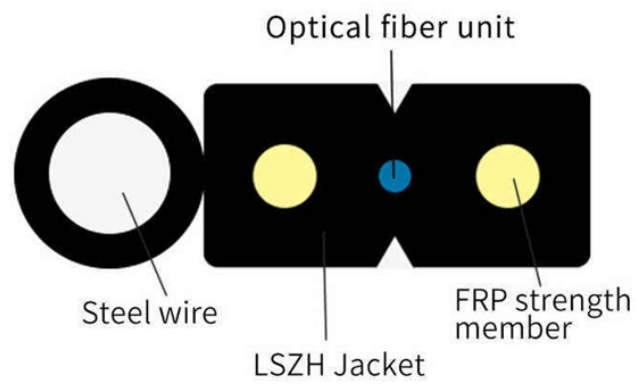

Industrial Small Busbar

Industrial Small Busbar

Discover Burndy's customizable copper bus bars, ideal for grounding and power applications, with optional lengths up to 12 feet and enhanced protection.

Even though a busbar looks like just a flat copper or aluminum strip, its size determines how much electrical load it can handle. If the size is too small, it can overheat, cause voltage drop, or ...

Eaton offers numerous busbar manufacturing technologies, ensuring the right busbar for every application. Our primary manufacturing processes include progressive stamping, Computer ...

Lightweight, easy to machine, and corrosion resistant—all with material certificates for traceability. Choose from our selection of bus bars, including over 650 products in a wide range of styles and ...