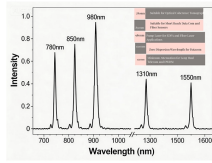

H3C IE4300-12P-PWR is a highly reliable, full Gigabit industrial Ethernet switch, belonging to the H3C IE4300 Comware V7 series products, designed for harsh industrial environments, and is suitable for ...