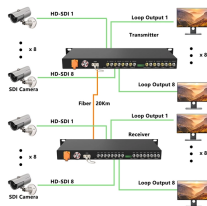

## Industrial Switch Communicator

Industrial communication switches are network devices that manage the flow of data within an industrial Ethernet or fieldbus system. Designed to withstand extreme temperatures, vibration and electrical ...