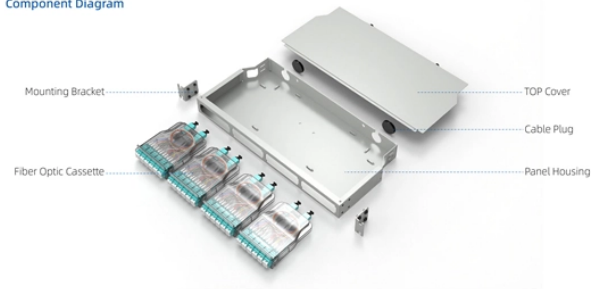

Industrial Switch Control Card

Component Diagram

Key dimensions

Industrial Switch Control Card

They are built to exceed the specifications of commercial switches with industrial safety certification and approval for hazardous locations, making them ideal for use at sites with harsh environmental ...

WAGO's switch portfolio provides scalable Ethernet network infrastructure with excellent electrical and mechanical performance. These rugged devices are designed for industrial use and are fully ...

Industrial switches are available with a protection class of either IP67 for mounting directly in the field or on the machine, or IP20 for installation in the control cabinet.

Available as cards compliant with CMOSS/SOSA and OpenVPX standards. These ultracompact and expandable ruggedized switches are made for custom networking solutions, with support for 2 10-GE ...

Even the quickest technician will be amazed at how cleverly, easily and quickly the Industrial Ethernet switches can be installed in the control cabinet. A clever and sustainable packaging concept that ...