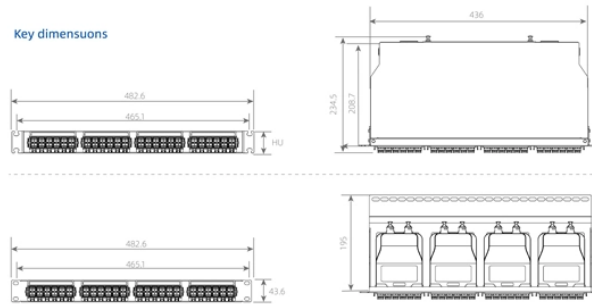

Industrial Switch Control Card

Component Diagram

Key dimensions

Industrial Switch Control Card

They are built to exceed the specifications of commercial switches with industrial safety certification and approval for hazardous locations, making them ideal for use at sites with harsh environmental ...