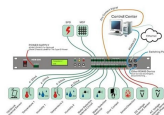

Industrial Switch Remote Touch Screen

Industrial Switch Remote Touch Screen

[MULTIPLE CONNECTION METHODS] It supports WiFi and HDMI connection, easily connects to a variety of devices, install and update various apps anytime, anywhere with CMS Remote Publishing ...

It features a durable, high-performance touch display tailored for industrial environments. The display also offers the popular 16:10 aspect ratio and showcases the modern look and feel of the ...

All of our Industrial Touch Screen Display Monitors are tested and certified for vibration resistance, impact resistance, extreme temperature resistant, dust resistant and waterproof certified IP67 making ...

Offer intuitive control interfaces, enabling precise and efficient control of robotic arms. With real-time monitoring and remote access capabilities, they enhance productivity and ensure safety in industries ...

Discover how portable touch screen monitors can revolutionize remote industrial control. Learn the benefits and applications today.

Swing arm devices are available either with a touch screen or with additional control elements. Two-hand gestures can be used to prevent the inadvertent triggering of critical operations.