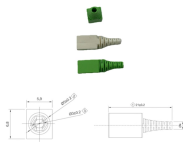

Tested at every stage of the process, Wire Mesh Cable Tray has performed in a wide variety of applications, from heavy power cable pathways on oil drilling platforms to solar applications to ...