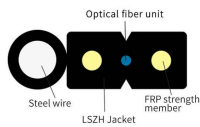

Data Server Cable Management And 42U Rack Installation for Office, School, and Factory Environments