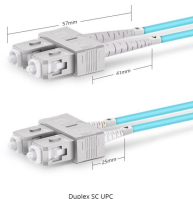

AF Preedcrete can design and supply IP68 cast resin busbar systems for a range of commercial and industrial sectors. Contact us today to find out more.