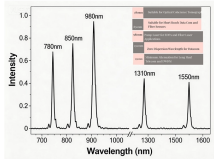

The RPC IP68 resin busbar trunking system is a solution mainly for outdoor in extreme conditions such as humidity, corrosion or saline mist environments and temporary immersion risks.

E-Line CCR Busbar offers efficient power distribution with IP68-rated aluminium housing and cast resin technology for high-current industrial applications.