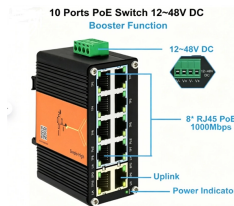

Installation diagram of a 12-position distribution box

Installation diagram of a 12-position distribution box

View and Download Renogy PMS1280 user manual online. Distribution Box 12V/24V 80A. PMS1280 power distribution unit pdf manual download. Also for: Rshcb-c02p-g1.

Murrelektronik's passive distribution boxes provide a much more convenient method for connecting sensors and actuators to the control cabinet. Murrelektronik supplies a comprehensive range of ...

Step-by-step instructions on how to install the Polylok 12" distribution or drainage box.

The M12 push-pull distributor boxes feature a consistent, tool-free, and intuitive installation. Master cables and M12 connectors are connected conveniently and safely by direct connection.

Learn how to use the 1X 12 Position Power Distribution Board PCB007 with detailed documentation, including pinouts, usage guides, and example projects. Perfect for students, hobbyists, and ...

Realizes 12 DC loads switching and 1 inverter remote switching in caravan. DB12 DC Distribution Box has 3-way 30A, 3-way 20A, 6-way 10A load output interface, which is used for RV DC load power ...

In this video, we'll walk you through the process of wiring a home distribution box with a detailed connection diagram.