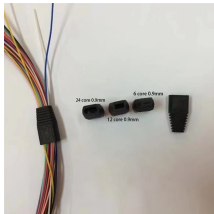

Below is the detailed cable tray installation method statement not only for cable tray but also applicable for GI ladder and trunking for indoor and outdoor applications and in service rooms like pump rooms, ...