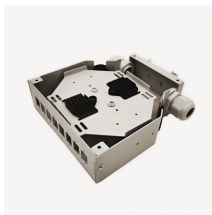

Convenient installation and versatile use: with four wall-mounting holes on the ...