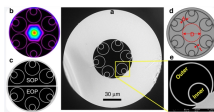

This paper proposes a control strategy for flexibly participating in power system frequency regulation using the energy storage of 5G base station. Firstly, the potential ability of energy storage in base ...