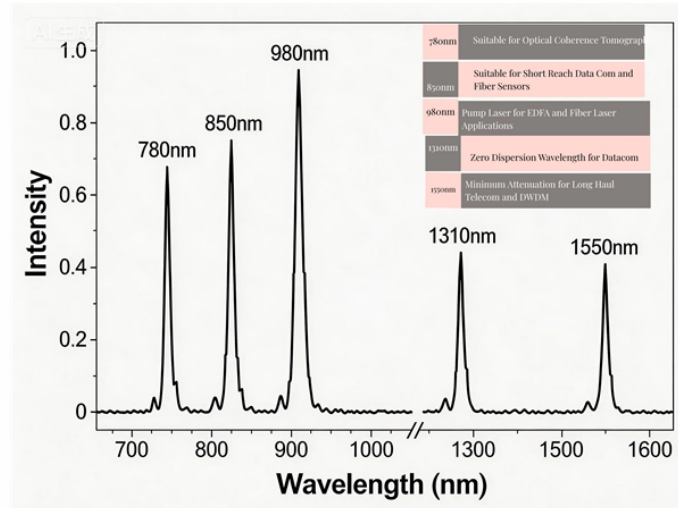

Installation of Integrated Energy Cabinet for 5G Base Stations