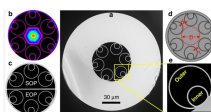

Explore how 5G base stations are built—from site planning and cabinet installation to power systems and cooling solutions. Learn the essential components, technologies, and challenges ...