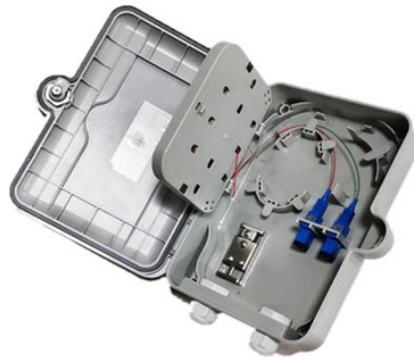

## Installation of cable tray structure

This publication is intended as a practical guide for the proper and safe\* installation of cable ladder systems, cable tray systems, channel support systems and associated supports.

To ensure that the complete ladder tray wiring system performs as designed, it is important that it is properly installed. Personal injury as well as property damage will result if proper installation and ...

Hubbell's NEXTFRAME® Ladder Tray is the effective and widely used cable runway that supports and delivers bundles of cable between cabinets, racks, and closets, along walls, and suspended from ...

This guide covers the critical steps, from selecting the right electrical cable tray and performing accurate cable fill calculations to managing a safe cable pull through and ensuring all bonding and grounding ...

Cable tray systems have become an essential component in the infrastructure of modern commercial buildings, smart offices, data centers, and various industrial facilities. These systems ...

Discover the essential guide to cable tray systems. Learn about ladder, trough, and wire mesh types, key components, and expert installation tips for safe and organized cable management.