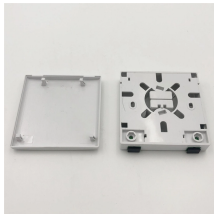

Installation of solar thermal power distribution box

Installation of solar thermal power distribution box

This guide focuses on the solar electrical enclosure layer that protects key PV electrical nodes from harsh outdoor conditions. You will learn what each box does, where it is installed, and ...

Complete guide to home DB (Distribution Box) wiring and solar connection setup! This video shows you step- by-step how to properly connect circuit breakers and integrate your solar ...

DIY SOLAR : How To Protect Solar System | How to install distribution box in solar system | Distribution box banana sekhen #solarinverter #solarsystemprotecti...