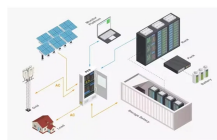

The Intellinet Network Solutions 19" Intelligent 8 Port PDU provides your system-critical devices with steady power, monitors current-voltage levels and keeps track of environmental temperature and ...