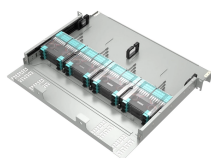

GAOTek Portable Fiber Optical Cable Welding Machine is a new ...

Comprehensive guide to LCD flex bonding machines. Learn about constant temperature pressing, optical alignment systems, and technical specifications for repairing mobile display flex cables.