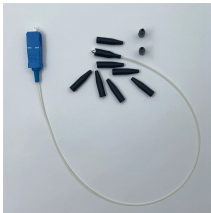

Intelligent Optical Cable Bonding Machine

Intelligent Optical Cable Bonding Machine

The machine is a hand-held free-to-height cable quick-attachment tool with internal components such as controllers that automatically complete all steps of cable tying.

Find the best optical bonding machine for touch panels and displays. Compare features, prices, and supplier ratings. Click to discover top-rated, customizable machines with anti-bubble tech ...

The machine is a hand-held free-to-height cable quick-attachment tool with ...

ZJWY EN-580SE Desktop LCD Display Touch Flex Bonding Machine with Four Cameras, and it can bond usual cable, green flex cable, display and touch cable.

Resin dispensing equipment Find the right dosing machine for your production needs e-Mobility Potting Electrical Insulation LED Encapsulation Optical Bonding Gasketing and Sealing

The machine is a hand-held free-to-height cable quick-attachment tool with internal components such as controllers that automatically complete all steps of cable tying.

GAOTek Portable Fiber Optical Cable Welding Machine is a new ...