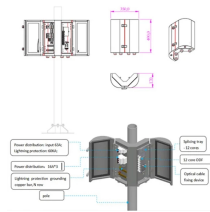

Intelligent Piping and Cable Trays

Intelligent Piping and Cable Trays

Eagle Basket is a welded wire mesh cable management system offering zero hardware connection of straight lengths. The 2" x 4" mesh allows for continuous airflow to prevent heat, dust, and ...

Discover how a smart cable tray works, its key applications in data centres and industries, and future developments transforming cable management.

Explore cable tray systems and accessories for organized, accessible cable routing in commercial and industrial environments.

Thomas & Betts offers a wide range of cable tray wiring systems for you to choose from. They are Reliable, Adaptable, Low-Maintenance, Low-Cost and Safe choices. Cable tray wiring systems offer ...

From heavy power cable pathways on oil drilling platforms to data center cabling, explore the cable tray that's strong yet easy to install. Fast installation with dependable support.